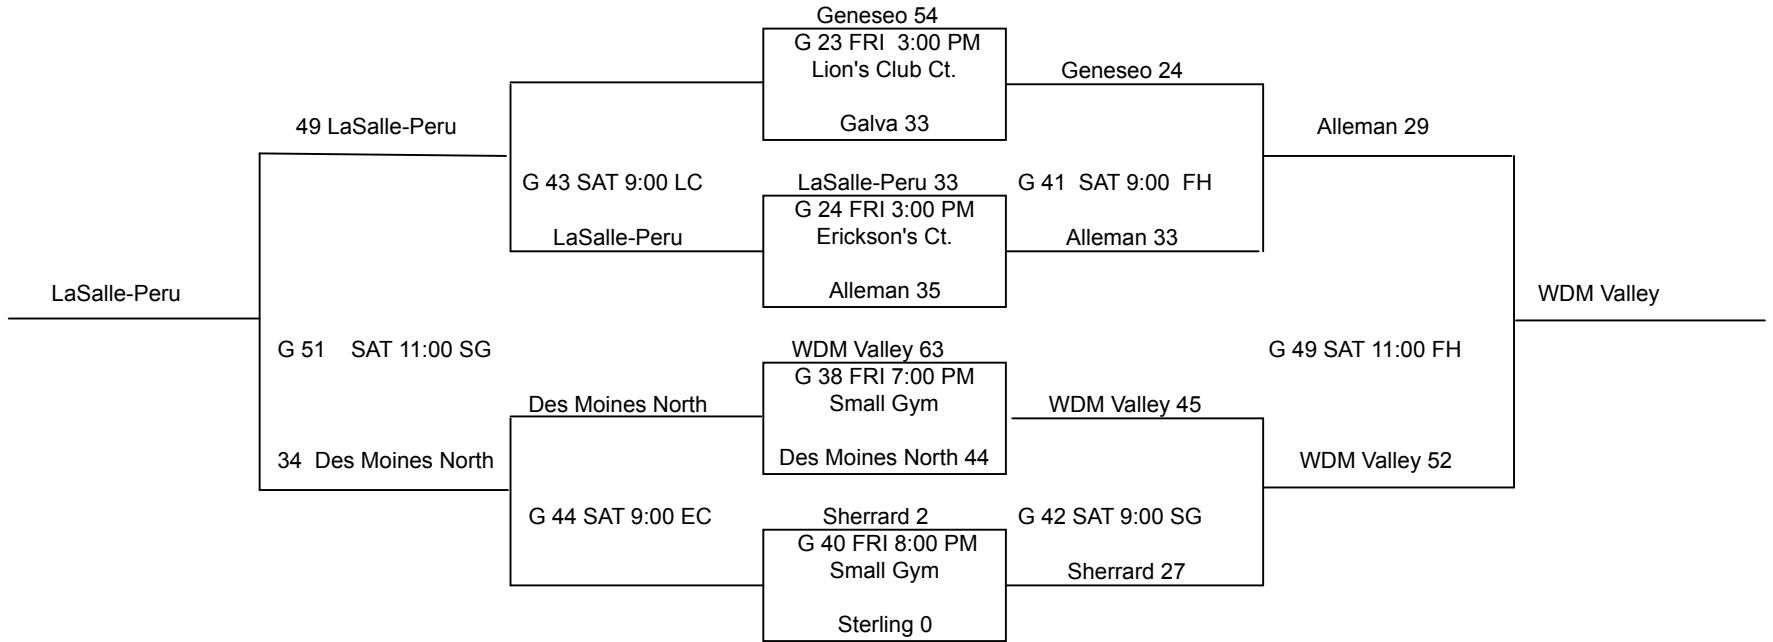

# Lost First Two Games

\* Lion's Club and Erickson's Courts are at PepsiCo Center